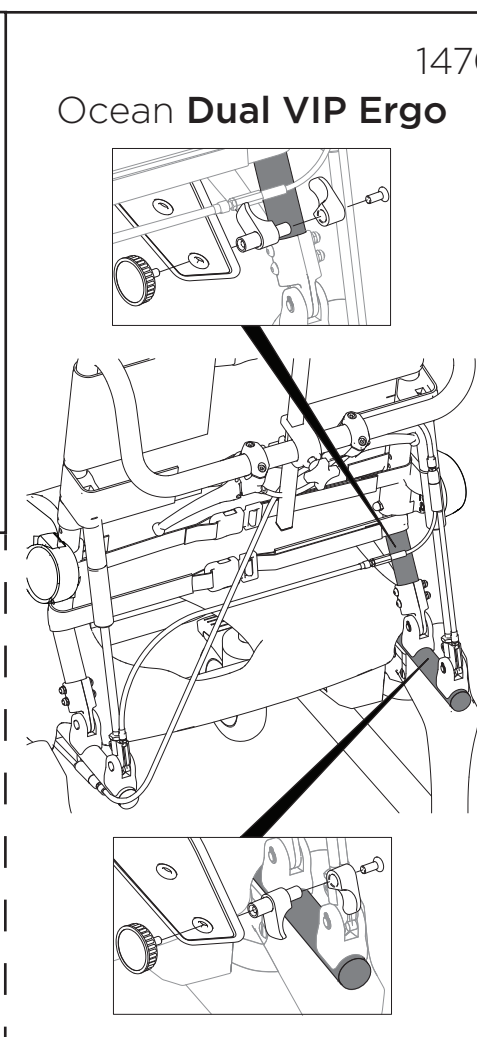

Aquatec® Chest and Pelvic Belt for
 Ocean | Ocean XL | Ocean VIP
 Ocean **Dual VIP** | Ocean **Ergo**
 Ocean **Ergo XL** | Ocean **VIP Ergo**
 Ocean **Dual VIP Ergo** | Ocean **E-VIP**

Invacare GmbH
 Am Achener Hof 8
 D-88316 Isny
 Germany