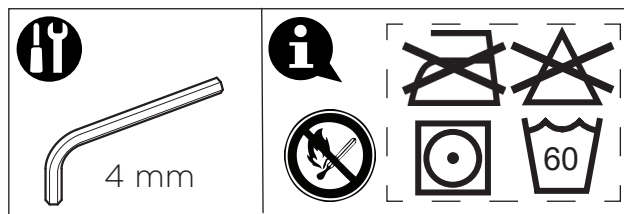

Aquatec® Chest and Pelvic Belt for
 Ocean | Ocean XL | Ocean VIP
 Ocean **Dual VIP** | Ocean **Ergo**
 Ocean **Ergo XL** | Ocean **VIP Ergo**
 Ocean **Dual VIP Ergo** | Ocean **E-VIP**

Invacare GmbH
 Am Achener Hof 8
 D-88316 Isny
 Germany