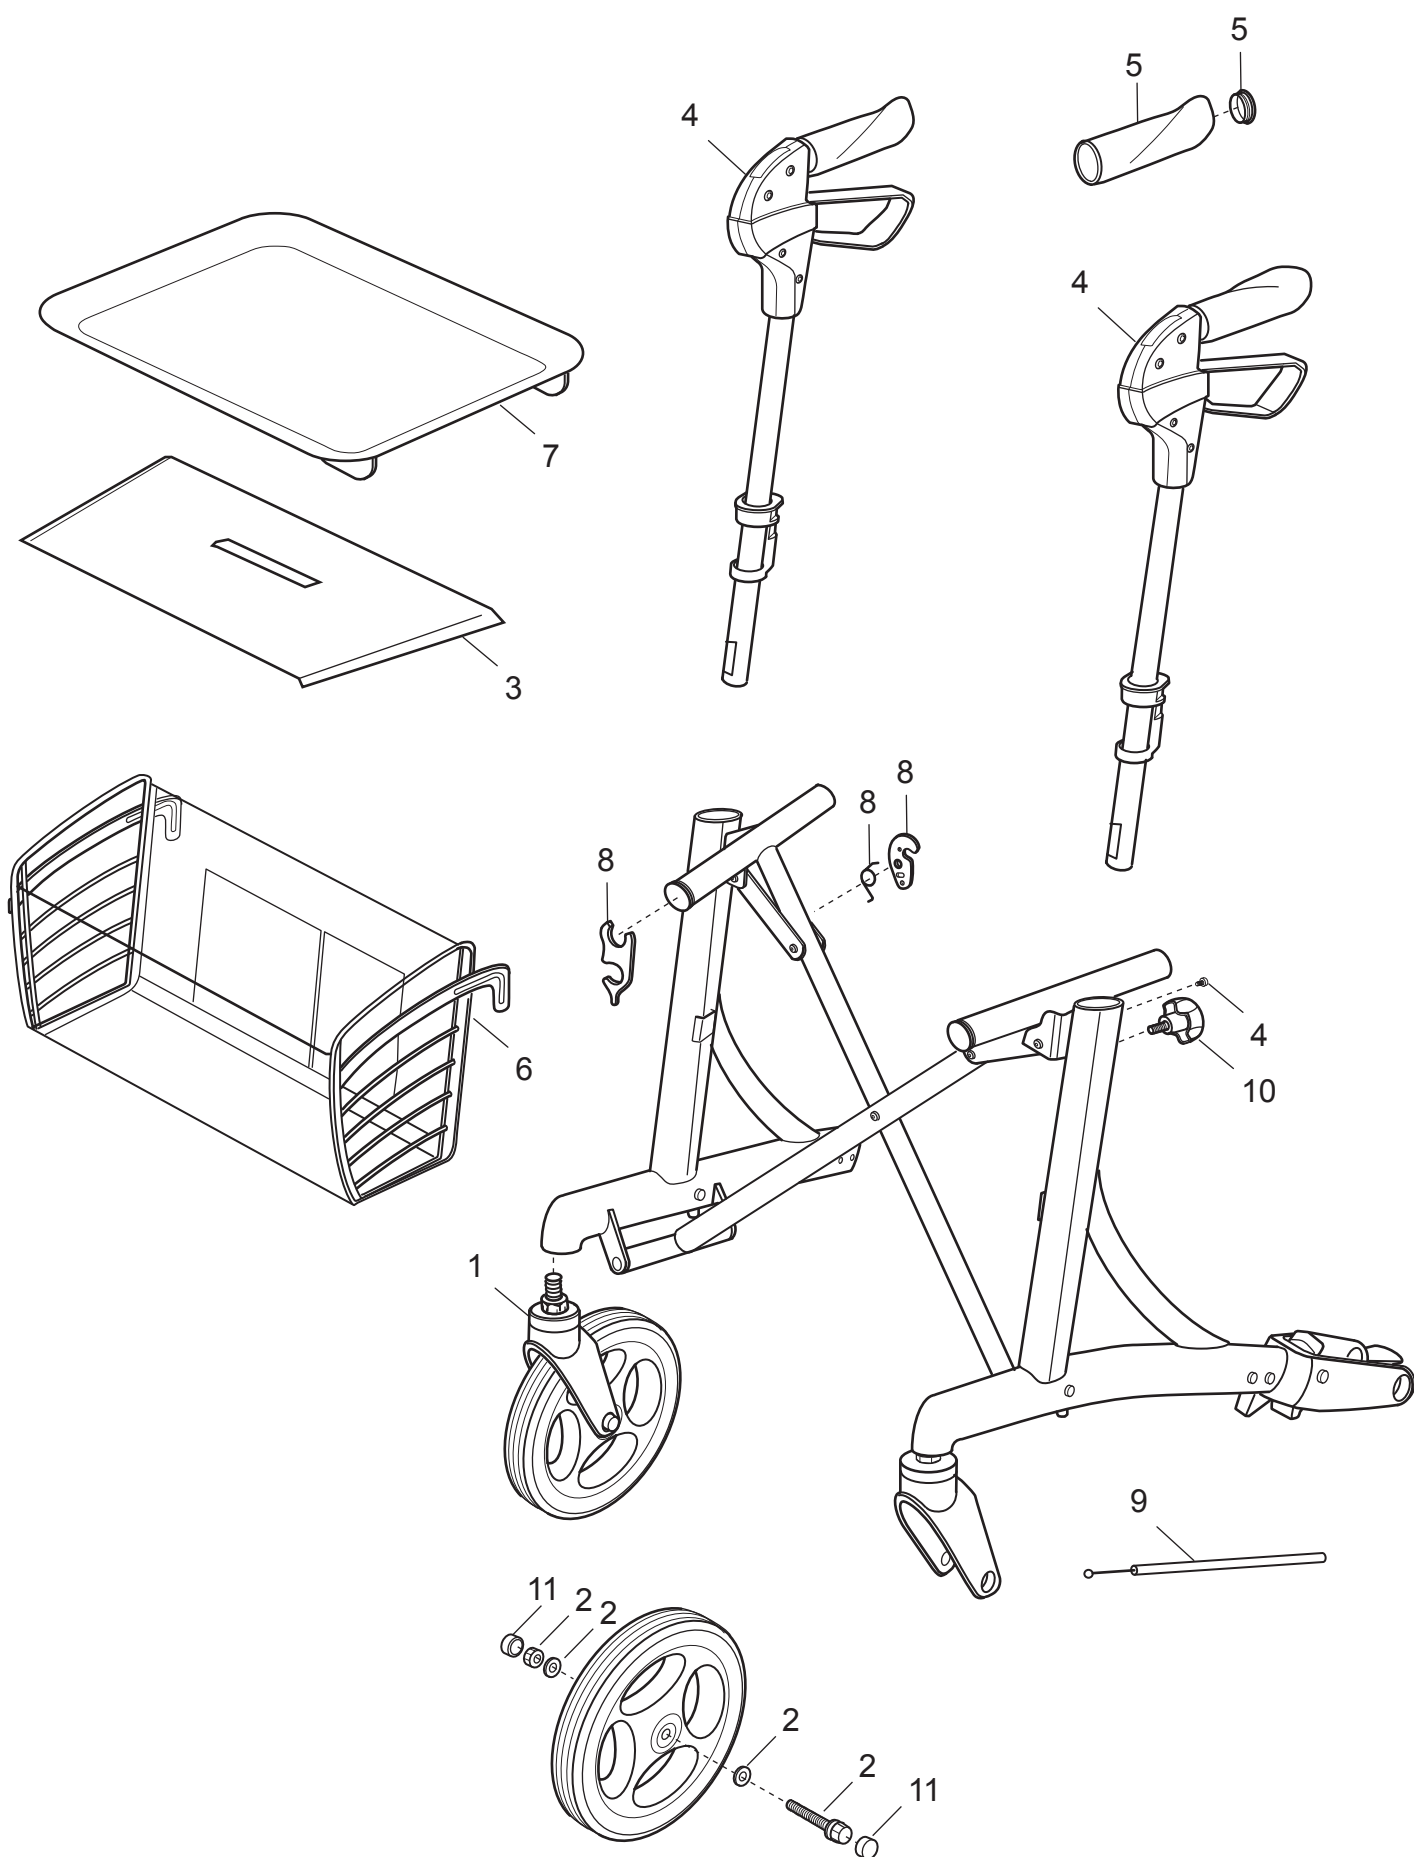

DOLOMITE JAZZ

- | | | |
|----|---------|------------------------------------|
| 1 | 1452473 | Front fork complete |
| 2 | 1452443 | Wheel kit |
| 3 | 1452485 | Seat kit |
| 4 | 1452482 | Handle left kit with knob and nut |
| | 1452483 | Handle right kit with knob and nut |
| 5 | 1452484 | Grip kit, left/right |
| 6 | 1452336 | Basket |
| 7 | 1452301 | Tray |
| 8 | 1452481 | Folding kit |
| 9 | 1452479 | Wire kit |
| 10 | 1452480 | Knob with nut, pair |
| 11 | 1452282 | End cap, 20-pack |
| | 1452165 | Operating instructions |

1452165 0801:3