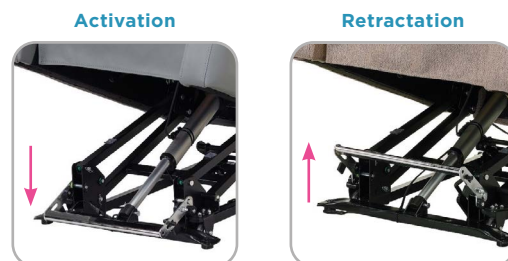

Unique activation system of the 4 castors

In order to move the chair from one room to another, the *Move Up* is equipped with 4 retractable castors. Activation is effortless by means of a foot pedal on the back of the lift out chair. The user can remain comfortably seated in the chair during the transition. In order to regain its initial stability, the same pedal can be used to retract the castors and ensure safety during use.