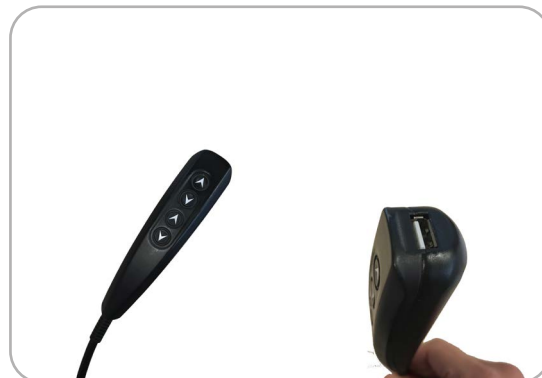

The remote control always at hand

Practice, the design of the armrests allows the user to place the chair's remote control (or TV remote control) under the armrest covers.

Options and Configuration ▼

1 motor version

Ergonomic remote control with 2 backlit buttons, easy to use.

2 motors version

Ergonomic remote control with 4 buttons, with integrated USB port as standard, easy to use.

Back-to-the-wall function

Thanks to the back-to-the-wall function, standard on the 1 motor version of the **Cosy Up**, the backrest of the lift out chair can be placed very close to a wall without this hindering the perfect use of all functions. Thanks to a design optimised for small spaces, only 9 cm are needed between the wall and the chair to allow the backrest to recline fully.