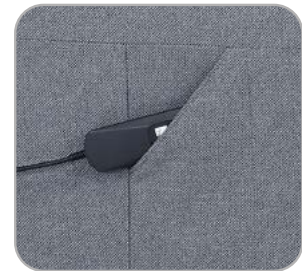

Side pocket for the remote control or small objects (versions with motor).

Colours ▼

References ▼

1608134

Porto_{NG} 1 motor Chocolate PVC/ Polyester

1608135

Porto_{NG} 2 motors Grey Heritage

1608136

Porto_{NG} 2 motors Taupé PVC/ Polyester