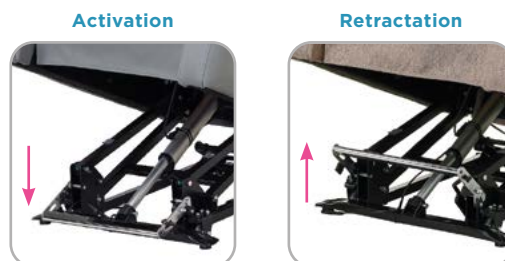

Unique activation system of the 4 castors

In order to move the chair from one room to another, the *Move Up* is equipped with 4 retractable castors. Activation is effortless by means of a foot pedal on the back of the lift out chair. The user can remain comfortably seated in the chair during the transition. In order to regain its initial stability, the same pedal can be used to retract the castors and ensure safety during use.